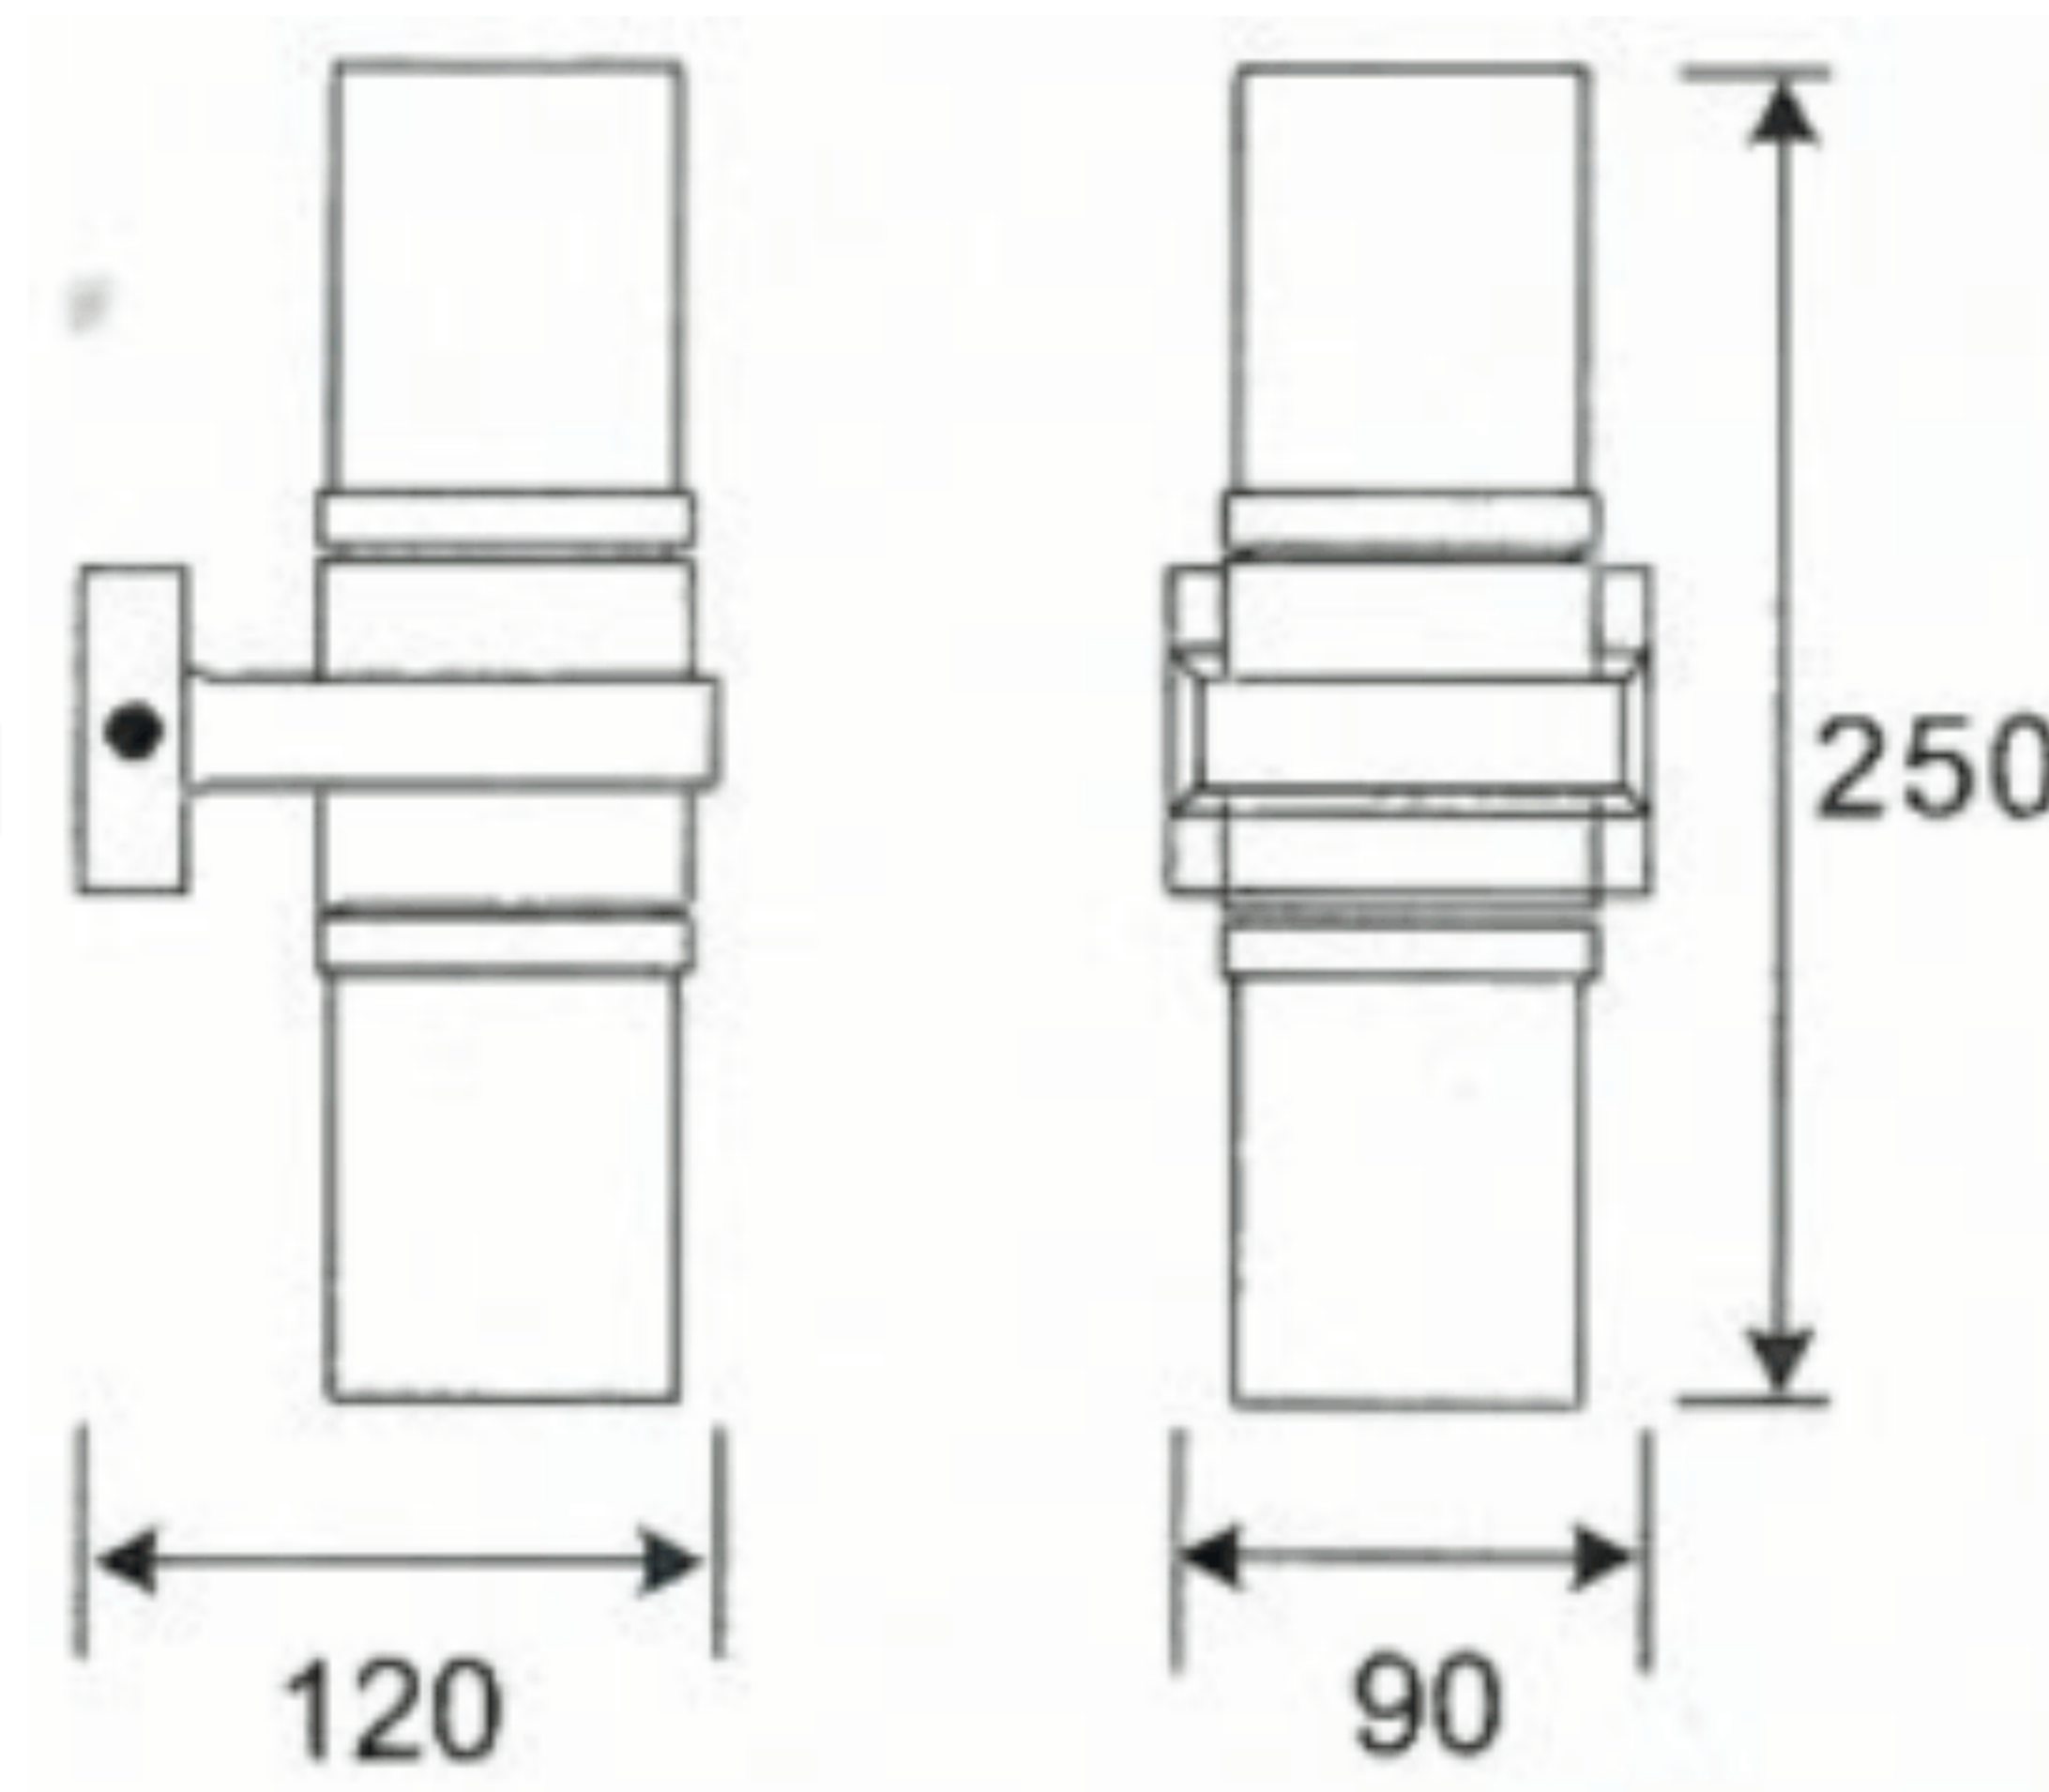

LED-HW5016

LED Wall light

Material: Aluminum; Diffuser: crystal

Light source: 12 x 12 LED

Typ of LED: 5mm LED

Luminous flux: 26 Lumen

IP Rating: IP-44

Size (mm): 250 x 90 x 120

Model	Power (W)	Voltage	Packing Details (mm)	Volume (m ³)
LED-HW5016	2 x 1	230 V / 50 Hz	420 x 320 x 280 (12 ks)	0,038